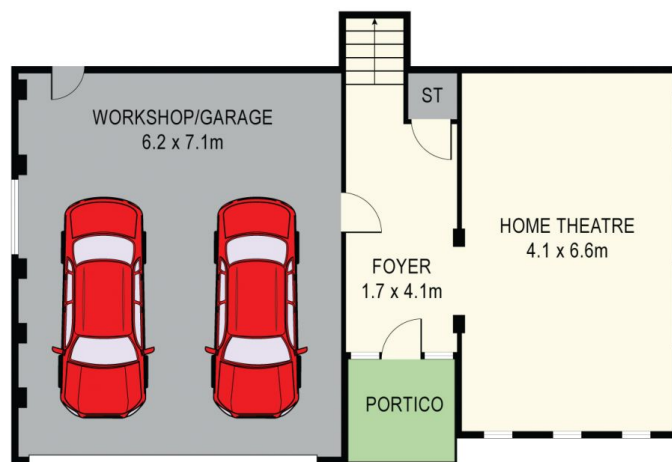

The three other generous size bedrooms all with built in robes and inbuilt drawers and hanging space provide

View : <https://www.ellejayne.com.au/lease/nsw/lake-mac-quarie-west/bonnells-bay/residential/house/7032587>

UPPER FLOOR PLAN

LOWER FLOOR PLAN

This plan was prepared by Encapturelation Property Marketing. Scale in metres. Indicative only. Dimensions are approximate. All information contained herein is gathered from sources we believe to be reliable. However we cannot guarantee its accuracy and interested persons should rely on their own enquiries