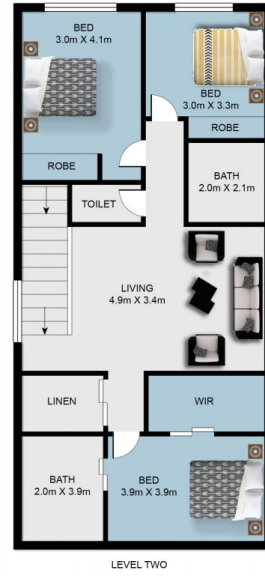

175 Grand Parade, Bonnells Bay

Scale in metres. Indicative only. Dimensions are approximate. All information contained here in is gathered from sources we believe to be reliable. However we cannot guarantee its accuracy and interested persons should rely on their own enquiries.