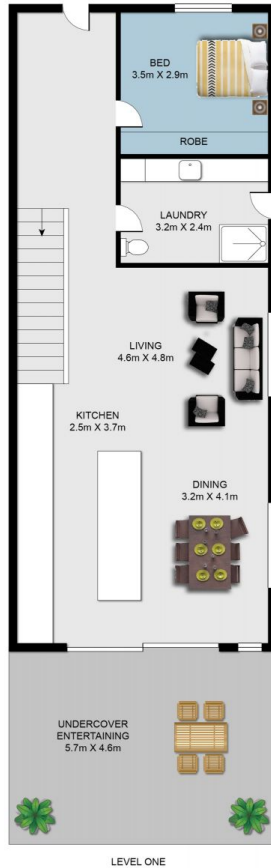

Type : House
Land Size : 799 sqm
View : <https://www.ellejayne.com.au/sale/nsw/lake-macquarie-west/bonnells-bay/residential/house/7147365>

Sally Wrigley
1300 322 366

Ben Wrigley
1300 322 366

[For full version visit the website](https://www.ellejayne.com.au)

175 Grand Parade, Bonnells Bay

Scale in metres. Indicative only. Dimensions are approximate. All information contained here in is gathered from sources we believe to be reliable. However we cannot guarantee its accuracy and interested persons should rely on their own enquiries.