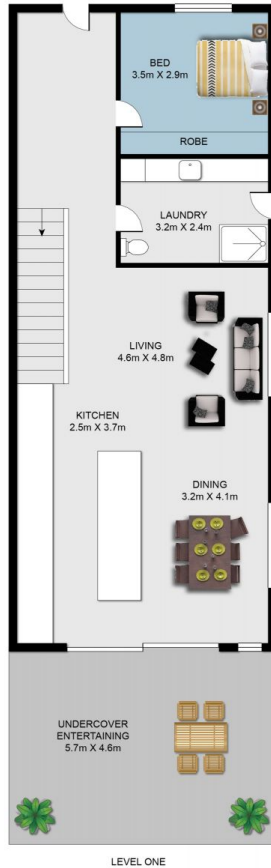

175 Grand Parade, Bonnells Bay

Scale in metres. Indicative only. Dimensions are approximate. All information contained here in is gathered from sources we believe to be reliable. However we cannot guarantee its accuracy and interested persons should rely on their own enquiries.