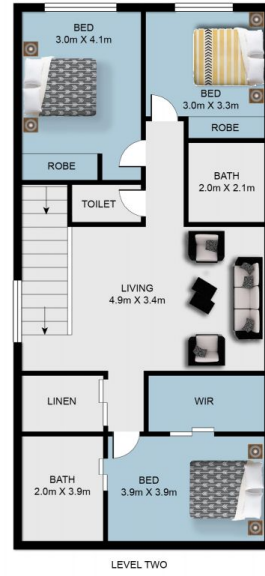

Type : House
Land Size : 799 sqm
View : <https://www.ellejayne.com.au/sale/nsw/lake-macquarie-west/bonnells-bay/residential/house/7147365>

Sally Wrigley
1300 322 366

Ben Wrigley
1300 322 366

[For full version visit the website](https://www.ellejayne.com.au)

175 Grand Parade, Bonnells Bay

Scale in metres. Indicative only. Dimensions are approximate. All information contained here in is gathered from sources we believe to be reliable. However we cannot guarantee its accuracy and interested persons should rely on their own enquiries.