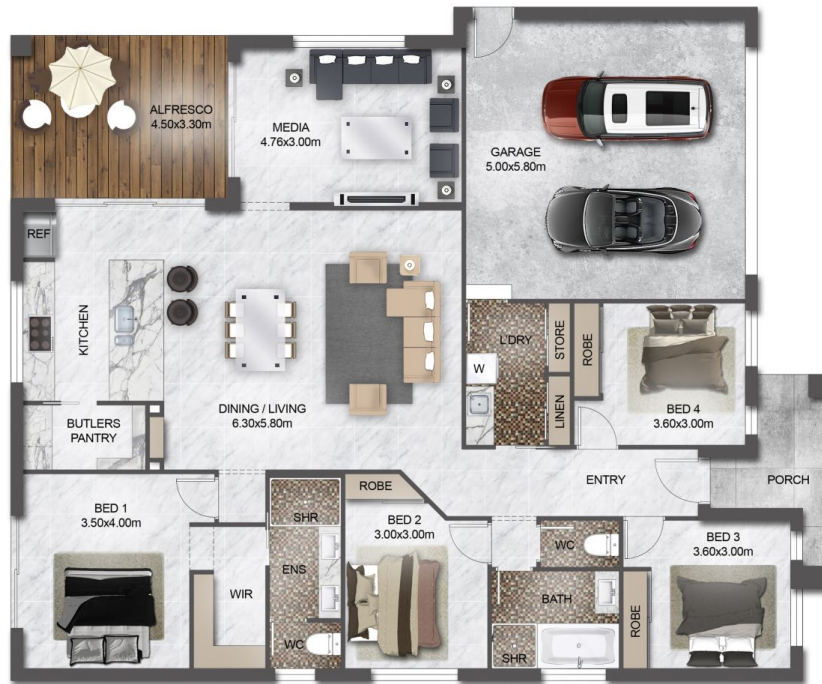

Located in the sought-after Watagan Park Estate, this elegant 2017-build, Oracle home was customised to suit the buyer seeking an elegant living arrangement.

Featuring brilliantly manicured gardens and lawns, your outside oasis features native birds and is complimented brilliantly by a comfortable floorplan with high-end finishes and extra high ceilings (2590).

Features include, but are not limited to:

? Four modern bedrooms, all appointed with built-in robes, ducted air-conditioning throughout the home . Master

Price : \$ 935,000
Land Size : 525 sqm
View : <https://www.ellejayne.com.au/sale/nsw/lake-macquarie-west/cooranbong/residential/hou/7260231>

Ben Wrigley
1300 322 366

Jayse Russo
(02) 4973 2775

This floor plan including furniture, fixture measurements and dimensions are approximate and for illustrative purposes only. BoxBrownie.com gives no guarantee, warranty or representation as to the accuracy and layout. All enquiries must be directed to the agent, vendor or party representing this floor plan.