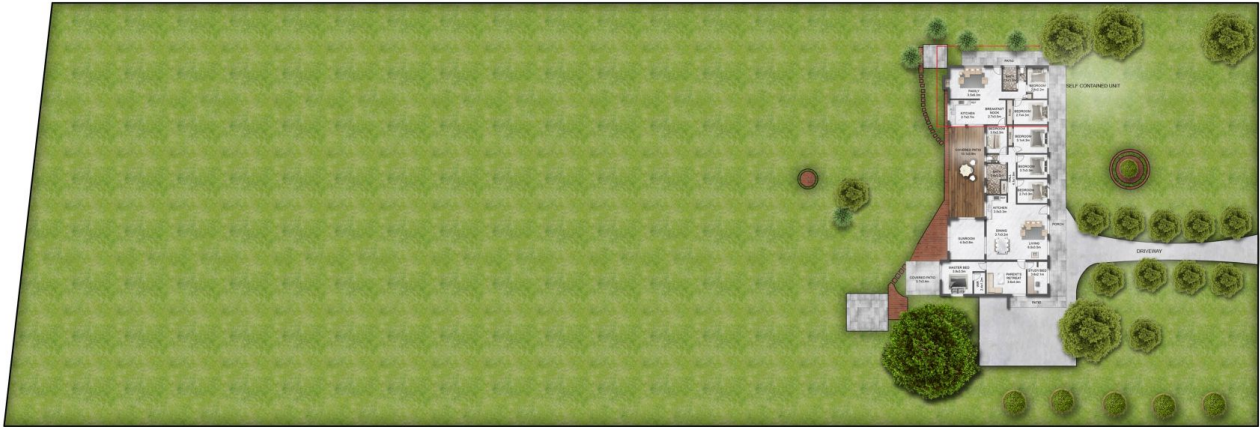

FLOOR PLAN ON SITE

This floor plan including furniture, fixture measurements and dimensions are approximate and for illustrative purposes only. Boxbrownie.com gives no guarantee, warranty or representation as to the accuracy and layout. All enquiries must be directed to the agent, vendor or party representing this floor plan.

38 Martinsville Road Cooranbong