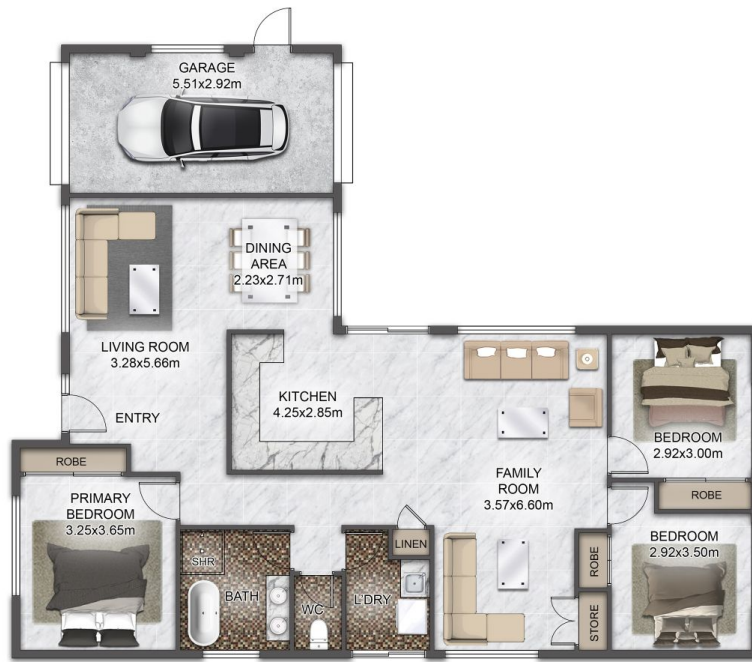

**38 Secret Corner Road Rathmines NSW**

**3**  **1**  **1** 

**SOLD BY BEN WRIGLEY FROM ELLEJAYNE REALTY  
FOR \$730,000! CALL BEN ON 0498533490!**

**Price** : \$ 730,000  
**Land Size** : 471 sqm  
**View** : <https://www.ellejayne.com.au/sale/nsw/lake-macquarie-west/rathmines/residential/house/7749377>

**Sally Wrigley**  
**(02) 4973 2775**

**Kaine Robinson**  
**0401199636**

FLOOR PLAN

This floor plan including furniture, fixture measurements and dimensions are approximate and for illustrative purposes only. BoxBrownie.com gives no guarantee, warranty or representation as to the accuracy and layout. All enquiries must be directed to the agent, vendor or party representing this floor plan.